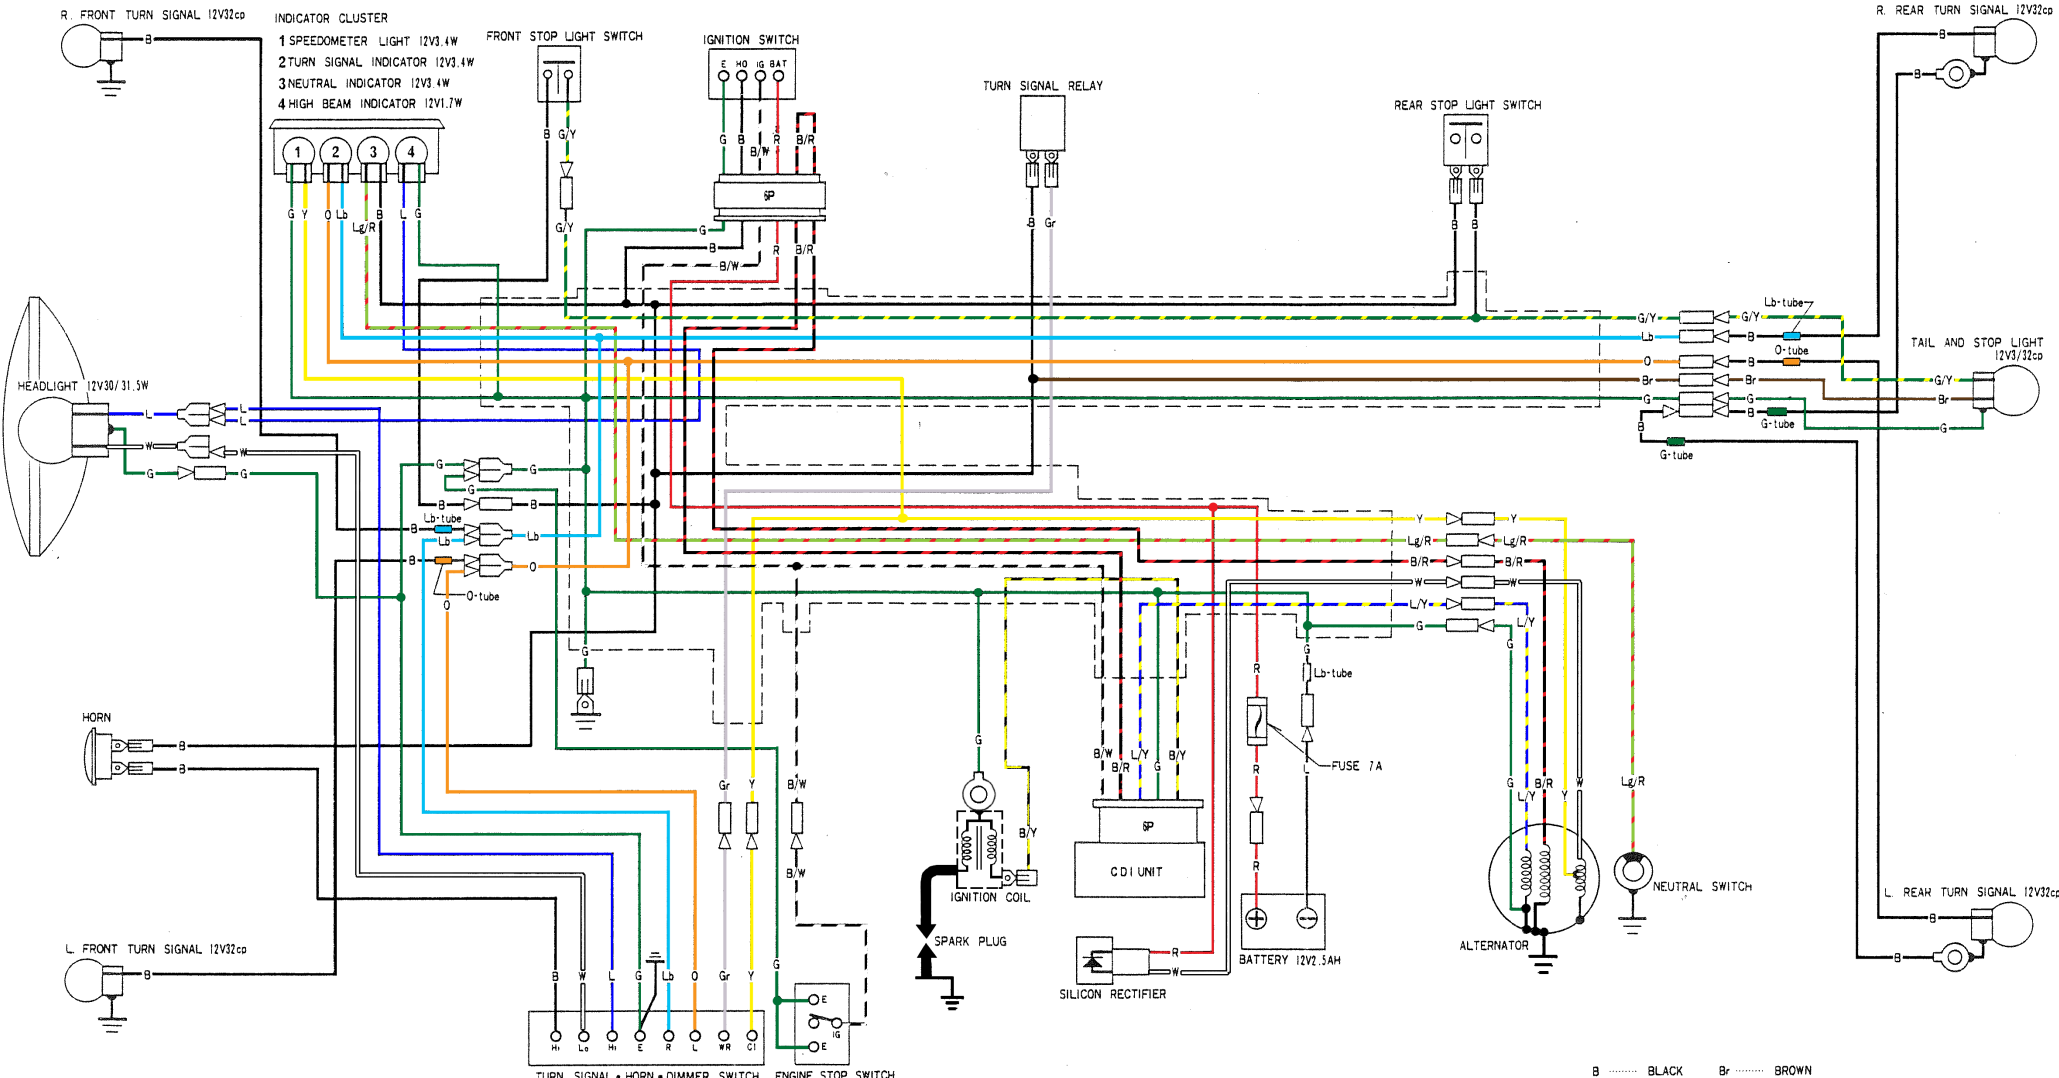

# WIRING DIAGRAM

**SWITCH CONTINUITY**

IGNITION SWITCH

	IG	E	HO	BAT
OFF	○	○		
ON			○	○

ENGINE STOP SWITCH DIMMER SWITCH TURN SIGNAL SWITCH HORN SWITCH

	IG	E	H <sub>h</sub>	CI	L <sub>o</sub>	R	WR	L	HO	E
OFF	○	○				○				
RUN			NI	○						
OFF	○	○						○		

- B ..... BLACK
- Y ..... YELLOW
- L ..... BLUE
- G ..... GREEN
- R ..... RED
- W ..... WHITE
- Br ..... BROWN
- O ..... ORANGE
- Lb ..... LIGHT BLUE
- Lg ..... LIGHT GREEN
- P ..... PINK
- Gr ..... GRAY